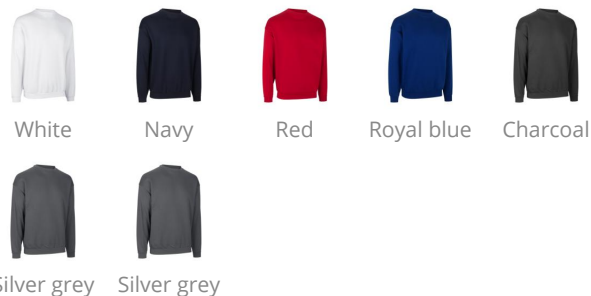

# NO. 0360 PRO Wear sweatshirt | classic

 Silver grey

## Colour

## Description

- Extra durable sweatshirt with round neck
- Ribbing on collar, sleeves and at bottom
- Soft brushed inner fabric